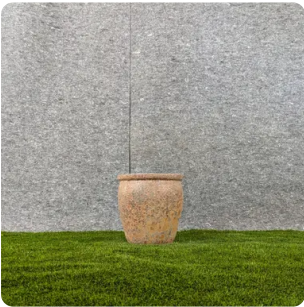

Rustic Heritage Collection

The Rustic Heritage Collection showcases timeless charm with its textured, weathered finish and warm, earthy tones. Perfect for adding a vintage touch to gardens or interiors, these pots bring character and depth to any plant display. Durable and versatile, they blend seamlessly into traditional or eclectic spaces.

Sizes below (height cm x diameter cm)