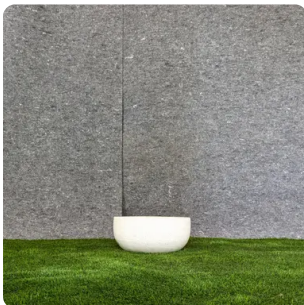

Terrazzo Harmony Bowls

Celebrate minimalism with the Terrazzo Harmony Bowls, a collection of sleek, bowl-shaped pots with a refined terrazzo finish. Perfect for modern spaces, these versatile pots bring balance and elegance to any plant display, indoors or out.

Sizes below (height cm x diameter cm)

Available in