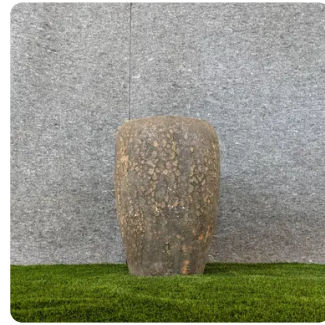

Crimson Verdigris

Earthstone Gray

Ancient Vessel

The Ancient Vessel draws inspiration from timeless artifacts, featuring an elongated silhouette and a textured, weathered finish. Its natural patina and artistic design evoke a sense of history and elegance, making it a stunning focal point for indoor or outdoor decor. Perfect for adding a touch of antiquity and charm to any space.

Sandstone White

Earthen Legacy Collection

The Earthen Legacy Collection celebrates the beauty of nature with its textured finish and earthy tones. Featuring a timeless, tapered design, these pots bring a rustic yet refined touch to any space. Perfect for indoor or outdoor use, they enhance the natural beauty of your plants while adding warmth and character to your decor.

Sizes below (height cm x diameter cm)

32 cm x 31 cm

46 cm x 31 cm

70 cm x 44 cm

Antique Charm Collection

The Antique Charm Collection brings timeless elegance to your garden or home with its ornate details and aged, vintage finish. Inspired by classical design, these pedestal-style pots exude character and sophistication, perfect for showcasing plants with grandeur. Ideal for both indoor and outdoor spaces, they add a touch of historical beauty to any setting.

Sizes below (height cm x diameter cm)

50 cm x 44 cm

65 cm x 47 cm

Available in

Aqua Clay

White Clay

Verdant Relic Collection

The Verdant Relic Collection captures the beauty of weathered artistry with its unique patina-like finish and earthy hues. These rounded pots bring an aged, timeless appeal to gardens or interiors, creating a harmonious connection between plants and their surroundings. Perfect for a rustic or vintage-inspired look, they add character and depth to any space.