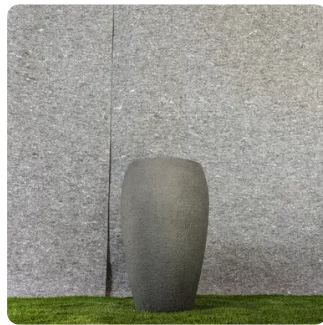

Obsidian Grace Collection

The Obsidian Grace Collection exudes contemporary sophistication with its smooth matte finish and sleek, tapered design. Perfect for indoor or outdoor spaces, these pots provide a striking yet subtle backdrop for plants, enhancing their natural beauty. With their timeless and versatile style, they complement modern, minimalist, or industrial aesthetics effortlessly.

Sizes below (height cm x diameter cm)