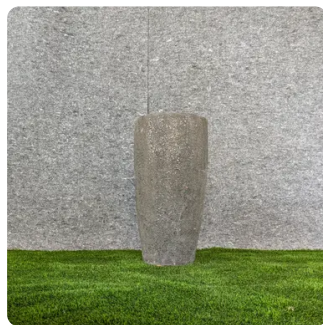

Sizes below (height cm x diameter cm)

45 cm x 46 cm

60 cm x 52 cm

82 cm x 61 cm

Available in

Sandy Beige

Verdant Green

Rustic Amber

Lunar Gray

Azure Blue

Volcanic Edge Collection

With their bold, textured finish and sleek, elongated shape, the Volcanic Edge Collection captures the raw beauty of volcanic stone. Perfect for statement plants, these durable, versatile pots bring a touch of rugged elegance to any indoor or outdoor space.

Sizes below (height cm x diameter cm)

63 cm x 31 cm

90 cm x 45 cm

Available in

Rustic Copper

Azure Blue

Sandstone White

Darkstone Gray

Crimson Verdigris

Earthstone Gray

Ancient Vessel

The Ancient Vessel draws inspiration from timeless artifacts, featuring an elongated silhouette and a textured, weathered finish. Its natural patina and artistic design evoke a sense of history and elegance, making it a stunning focal point for indoor or outdoor decor. Perfect for adding a touch of antiquity and charm to any space.