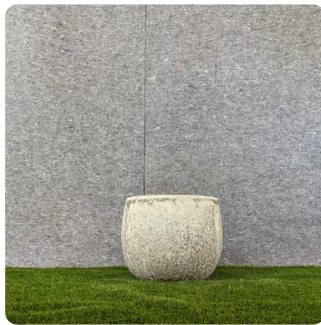

Crimson Verdigris

Earthstone Gray

Ancient Vessel

The Ancient Vessel draws inspiration from timeless artifacts, featuring an elongated silhouette and a textured, weathered finish. Its natural patina and artistic design evoke a sense of history and elegance, making it a stunning focal point for indoor or outdoor decor. Perfect for adding a touch of antiquity and charm to any space.

Sizes below (height cm x diameter cm)

32 cm x 31 cm

46 cm x 31 cm

70 cm x 44 cm

Antique Charm Collection

The Antique Charm Collection brings timeless elegance to your garden or home with its ornate details and aged, vintage finish. Inspired by classical design, these pedestal-style pots exude character and sophistication, perfect for showcasing plants with grandeur. Ideal for both indoor and outdoor spaces, they add a touch of historical beauty to any setting.

Sizes below (height cm x diameter cm)

50 cm x 44 cm

65 cm x 47 cm

Available in

Aqua Clay

White Clay

Verdant Relic Collection

The Verdant Relic Collection captures the beauty of weathered artistry with its unique patina-like finish and earthy hues. These rounded pots bring an aged, timeless appeal to gardens or interiors, creating a harmonious connection between plants and their surroundings. Perfect for a rustic or vintage-inspired look, they add character and depth to any space.

Sizes below (height cm x diameter cm)

29 cm x 26 cm

37 cm x 40 cm

48 cm x 56 cm

Available in

Rustic Copper

Crimson Verdigris

Sandstone White