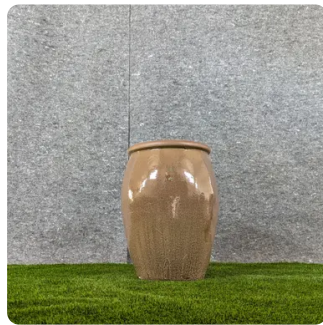

Crimson Verdigris

Earthstone Gray

Ancient Vessel

The Ancient Vessel draws inspiration from timeless artifacts, featuring an elongated silhouette and a textured, weathered finish. Its natural patina and artistic design evoke a sense of history and elegance, making it a stunning focal point for indoor or outdoor decor. Perfect for adding a touch of antiquity and charm to any space.

Timeless Urn

The Timeless Urn embodies classic craftsmanship with its elegant, urn-inspired design and textured, weathered finish. This pot exudes rustic charm and authenticity, making it a perfect centerpiece for gardens, patios, or indoor spaces. Its traditional style adds character and a sense of history to any setting, enhancing the beauty of your plants.

Glazed Elegance Series

The Glazed Elegance Series combines timeless design with a sleek, glossy finish. These earthy brown pots exude warmth and sophistication, making them ideal for both modern and traditional plant displays. Perfect for statement plants, they seamlessly blend style and function for indoor or outdoor use.

Sizes below (height cm x diameter cm)

56 cm x 35 cm

75 cm x 58 cm

Ivory Essence Collection

The Ivory Essence Collection embodies minimalism and sophistication. With their smooth, matte finish and neutral tones, these pots complement any plant while seamlessly blending into contemporary or classic spaces. Designed for both indoor and outdoor use, they offer timeless beauty and versatility.