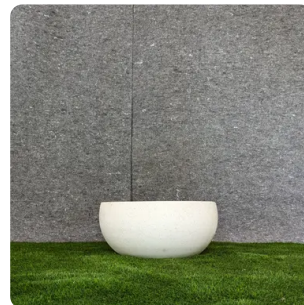

Terrazzo Harmony Bowls

Celebrate minimalism with the Terrazzo Harmony Bowls, a collection of sleek, bowl-shaped pots with a refined terrazzo finish. Perfect for modern spaces, these versatile pots bring balance and elegance to any plant display, indoors or out.

Sizes below (height cm x diameter cm)

25 cm x 54 cm

Available in