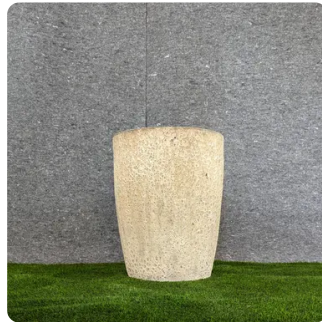

Sandstone Elegance Collection

Timeless and natural, the Sandstone Elegance Collection features textured pots inspired by natural sandstone. Perfect for indoor or outdoor use, they bring subtle sophistication to any plant display. Durable, stylish, and versatile for any space.

Sizes below (height cm x diameter cm)

45 cm x 46 cm

60 cm x 52 cm

82 cm x 61 cm

Available in

Sandy Beige

Verdant Green

Rustic Amber

Lunar Gray

Azure Blue

Volcanic Edge Collection

With their bold, textured finish and sleek, elongated shape, the Volcanic Edge Collection captures the raw beauty of volcanic stone. Perfect for statement plants, these durable, versatile pots bring a touch of rugged elegance to any indoor or outdoor space.

Crimson Verdigris

Earthstone Gray

Ancient Vessel

The Ancient Vessel draws inspiration from timeless artifacts, featuring an elongated silhouette and a textured, weathered finish. Its natural patina and artistic design evoke a sense of history and elegance, making it a stunning focal point for indoor or outdoor decor. Perfect for adding a touch of antiquity and charm to any space.