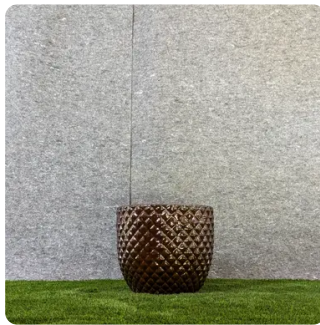

Crimson Verdigris

Earthstone Gray

Ancient Vessel

The Ancient Vessel draws inspiration from timeless artifacts, featuring an elongated silhouette and a textured, weathered finish. Its natural patina and artistic design evoke a sense of history and elegance, making it a stunning focal point for indoor or outdoor decor. Perfect for adding a touch of antiquity and charm to any space.

Heritage Clay Collection

The Heritage Clay Collection reflects the timeless beauty of traditional craftsmanship. With their warm, earthy tones and softly weathered finish, these pots bring an authentic, rustic charm to any garden or interior. Their wide, flared rims and rounded shapes make them perfect for showcasing lush greenery or bold floral arrangements, adding a classic touch to your space.

Sizes below (height cm x diameter cm)

29 cm x 40 cm

39 cm x 56 cm

51 cm x 76 cm

Luxe Prism Collection

The Luxe Prism Collection showcases contemporary elegance with its striking diamond-textured design and glossy finish. These rich, bold pots add a touch of sophistication to any space, making them a statement piece for your favorite plants. Perfect for modern interiors or stylish outdoor displays, they bring a blend of luxury and functionality to your decor.

Sizes below (height cm x diameter cm)

30 cm x 33 cm

38 cm x 43 cm

50 cm x 57 cm

Available in

Obsidian Diamond

Stoneleaf Gray

Amber Diamond