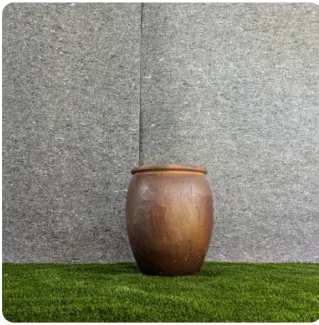

Sizes below (height cm x diameter cm)

36 cm x 37 cm

48 cm x 49 cm

62 cm x 64 cm

80 cm x 83 cm

Heritage Amphora

The Heritage Amphora Collection combines timeless form with rustic charm, featuring a robust, rounded shape and a textured, weathered finish. Inspired by ancient storage vessels, this statement pot adds a touch of grandeur to gardens, patios, or interior spaces. Perfect for large plants or as a standalone decorative piece, it exudes authenticity and timeless elegance.

Terracotta Heritage Collection

The Terracotta Heritage Collection celebrates timeless design with its smooth, earthy finish and traditional rounded shapes. These pots exude rustic charm, perfect for creating a warm and inviting ambiance in any garden or interior space. Durable and versatile, they beautifully showcase plants while blending seamlessly into classic or rustic decor styles.

Sizes below (height cm x diameter cm)

49 cm x 35 cm

66 cm x 50 cm

84 cm x 76 cm

Ornamental Grace Collection

The Ornamental Grace Collection combines intricate embossed patterns with a beautifully aged finish, creating a perfect blend of artistry and rustic elegance. These pots add a refined touch to gardens or interiors, offering a timeless appeal that complements both classic and modern spaces. Ideal for showcasing plants with a touch of sophistication and charm.