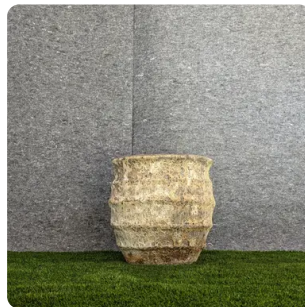

Sizes below (height cm x diameter cm)

65 cm x 32 cm

121 cm x 63 cm

Rustic Reef Collection

The Rustic Reef Collection blends natural textures with timeless design, featuring a coral-inspired finish in warm, earthy tones. These wide-rimmed pots offer durability and rustic charm, making them perfect for both indoor and outdoor spaces. Ideal for creating a harmonious, nature-inspired aesthetic, they bring depth and character to any plant display.

Sizes below (height cm x diameter cm)

29 cm x 38 cm

39 cm x 46 cm

49 cm x 60 cm

Available in

Rustic Copper

Crimson Verdigris

Sandstone White

Earthen Strata Collection

The Earthen Strata Collection showcases rustic elegance with its layered, textured design and weathered finish. Inspired by the natural beauty of ancient rock formations, these pots bring depth and character to your plant displays. Perfect for both indoor and outdoor settings, they combine durability with a timeless, handcrafted aesthetic, adding a touch of earthy sophistication to any space.

Sizes below (height cm x diameter cm)

36 cm x 37 cm

48 cm x 49 cm

62 cm x 64 cm

80 cm x 83 cm

Heritage Amphora

The Heritage Amphora Collection combines timeless form with rustic charm, featuring a robust, rounded shape and a textured, weathered finish. Inspired by ancient storage vessels, this statement pot adds a touch of grandeur to gardens, patios, or interior spaces. Perfect for large plants or as a standalone decorative piece, it exudes authenticity and timeless elegance.