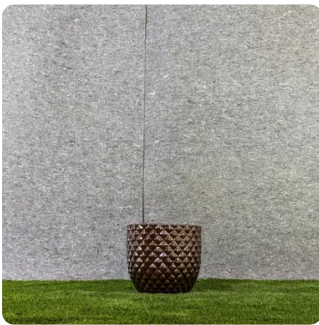

Sizes below (height cm x diameter cm)

29 cm x 40 cm

39 cm x 56 cm

51 cm x 76 cm

Luxe Prism Collection

The Luxe Prism Collection showcases contemporary elegance with its striking diamond-textured design and glossy finish. These rich, bold pots add a touch of sophistication to any space, making them a statement piece for your favorite plants. Perfect for modern interiors or stylish outdoor displays, they bring a blend of luxury and functionality to your decor.

Sizes below (height cm x diameter cm)

30 cm x 33 cm

38 cm x 43 cm

50 cm x 57 cm

Available in

Obsidian Diamond

Stoneleaf Gray

Amber Diamond